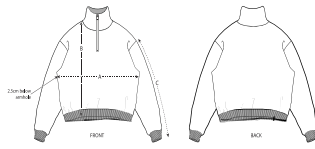

SIZES		XXS	XS	S	M	L	XL	XXL	3XL
A	Half Chest	56.5	59	61.5	64	67	70	73	76
B	Body Length	61	63	68	72	74	76	78	80
C	Sleeve Length	56.5	57.5	61.5	63	64.5	66	67.5	67.5

PACKING

SIZES		XXS	XS	S	M	L	XL	XXL	3XL
	PCS/BAG	5	5	5	5	5	5	5	5
	PCS/BOX	10	20	20	20	20	20	20	10