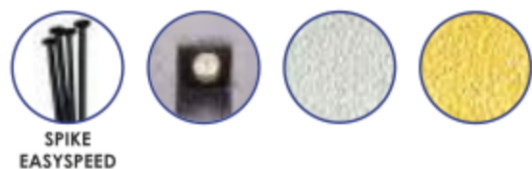

INCLUS ◦ INCLUDED ◦ INCLUIDO ◦ INKLUSIVE