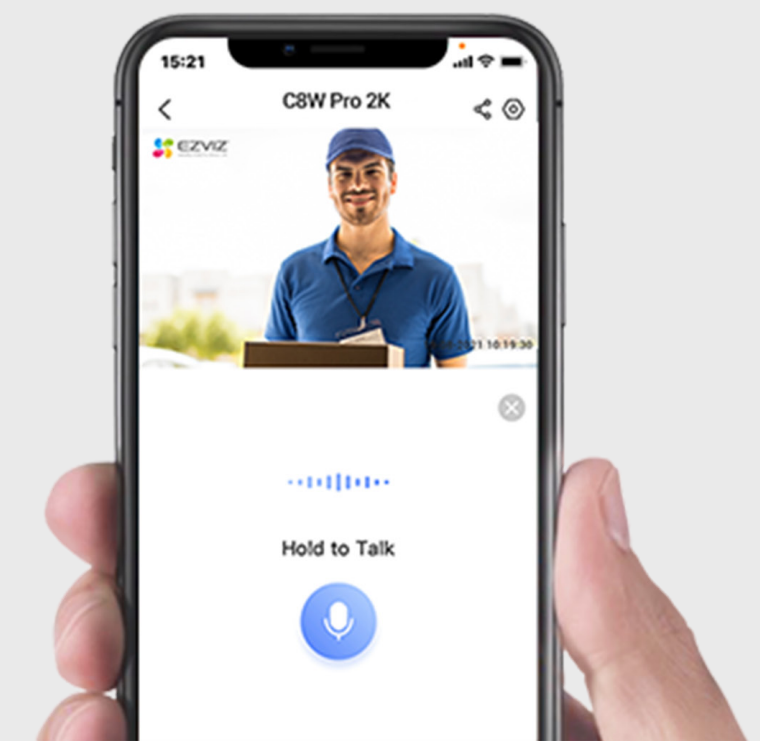

## Subject lock and auto-tracking powered by AI

When a human motion is detected, the C8W Pro 2K will automatically rotate to follow its movement and record the activity. When in action, it makes it hard for your loved ones to stay out of sight.

## Pin down the spots that matter to you most

No matter how complicated the tracking is, the camera always knows it's way back to your preferred viewing angle. You can pinpoint up to 12 angles via the EZVIZ App. Just click on your pre-set dots and the camera will automatically resume its place.

## See, hear and talk, from anywhere

With the C8W Pro 2K , you can hear and talk to your family, welcome visitors, or turn away uninvited guests by simply using your smartphone.