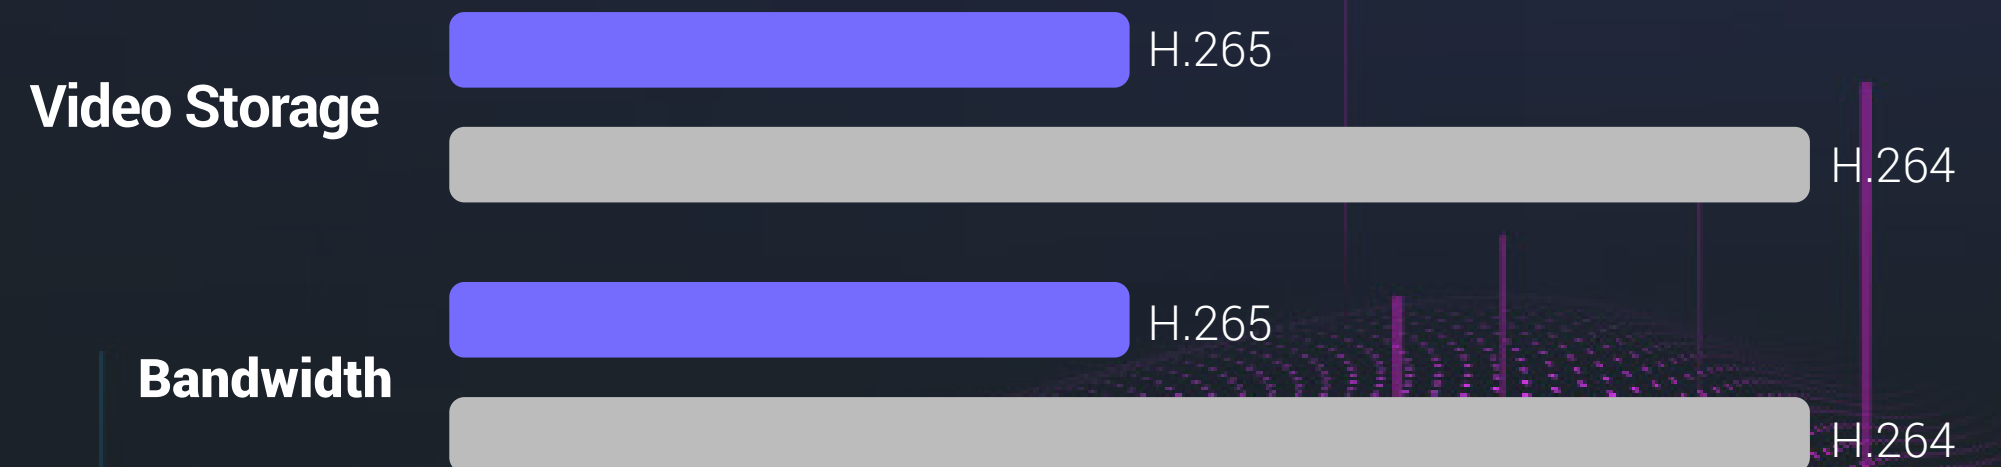

## It saves money on storage and bandwidth

The camera features the advanced H.265 video compression technology, achieving better video quality with only half the bandwidth and half the storage space required by the previous H.264 video compression standard<sup>3</sup>.