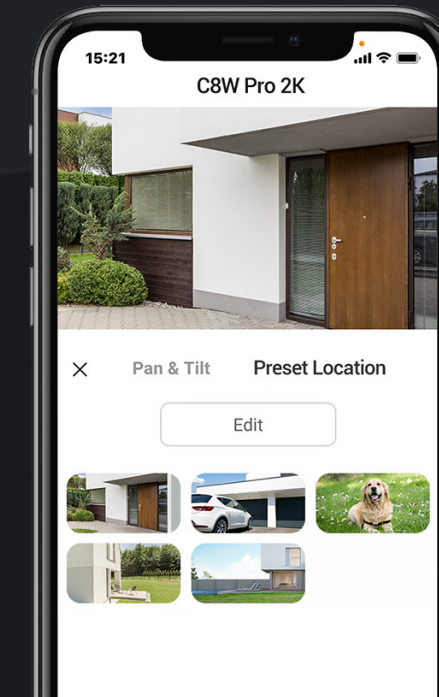

## Subject lock and auto-tracking powered by AI

When a human motion is detected, the C8W Pro 2K will automatically rotate to follow its movement and record the activity. When in action, it makes it hard for your loved ones to stay out of sight.

## Pin down the spots that matter to you most

No matter how complicated the tracking is, the camera always knows it's way back to your preferred viewing angle. You can pinpoint up to 12 angles via the EZVIZ App. Just click on your pre-set dots and the camera will automatically resume its place.