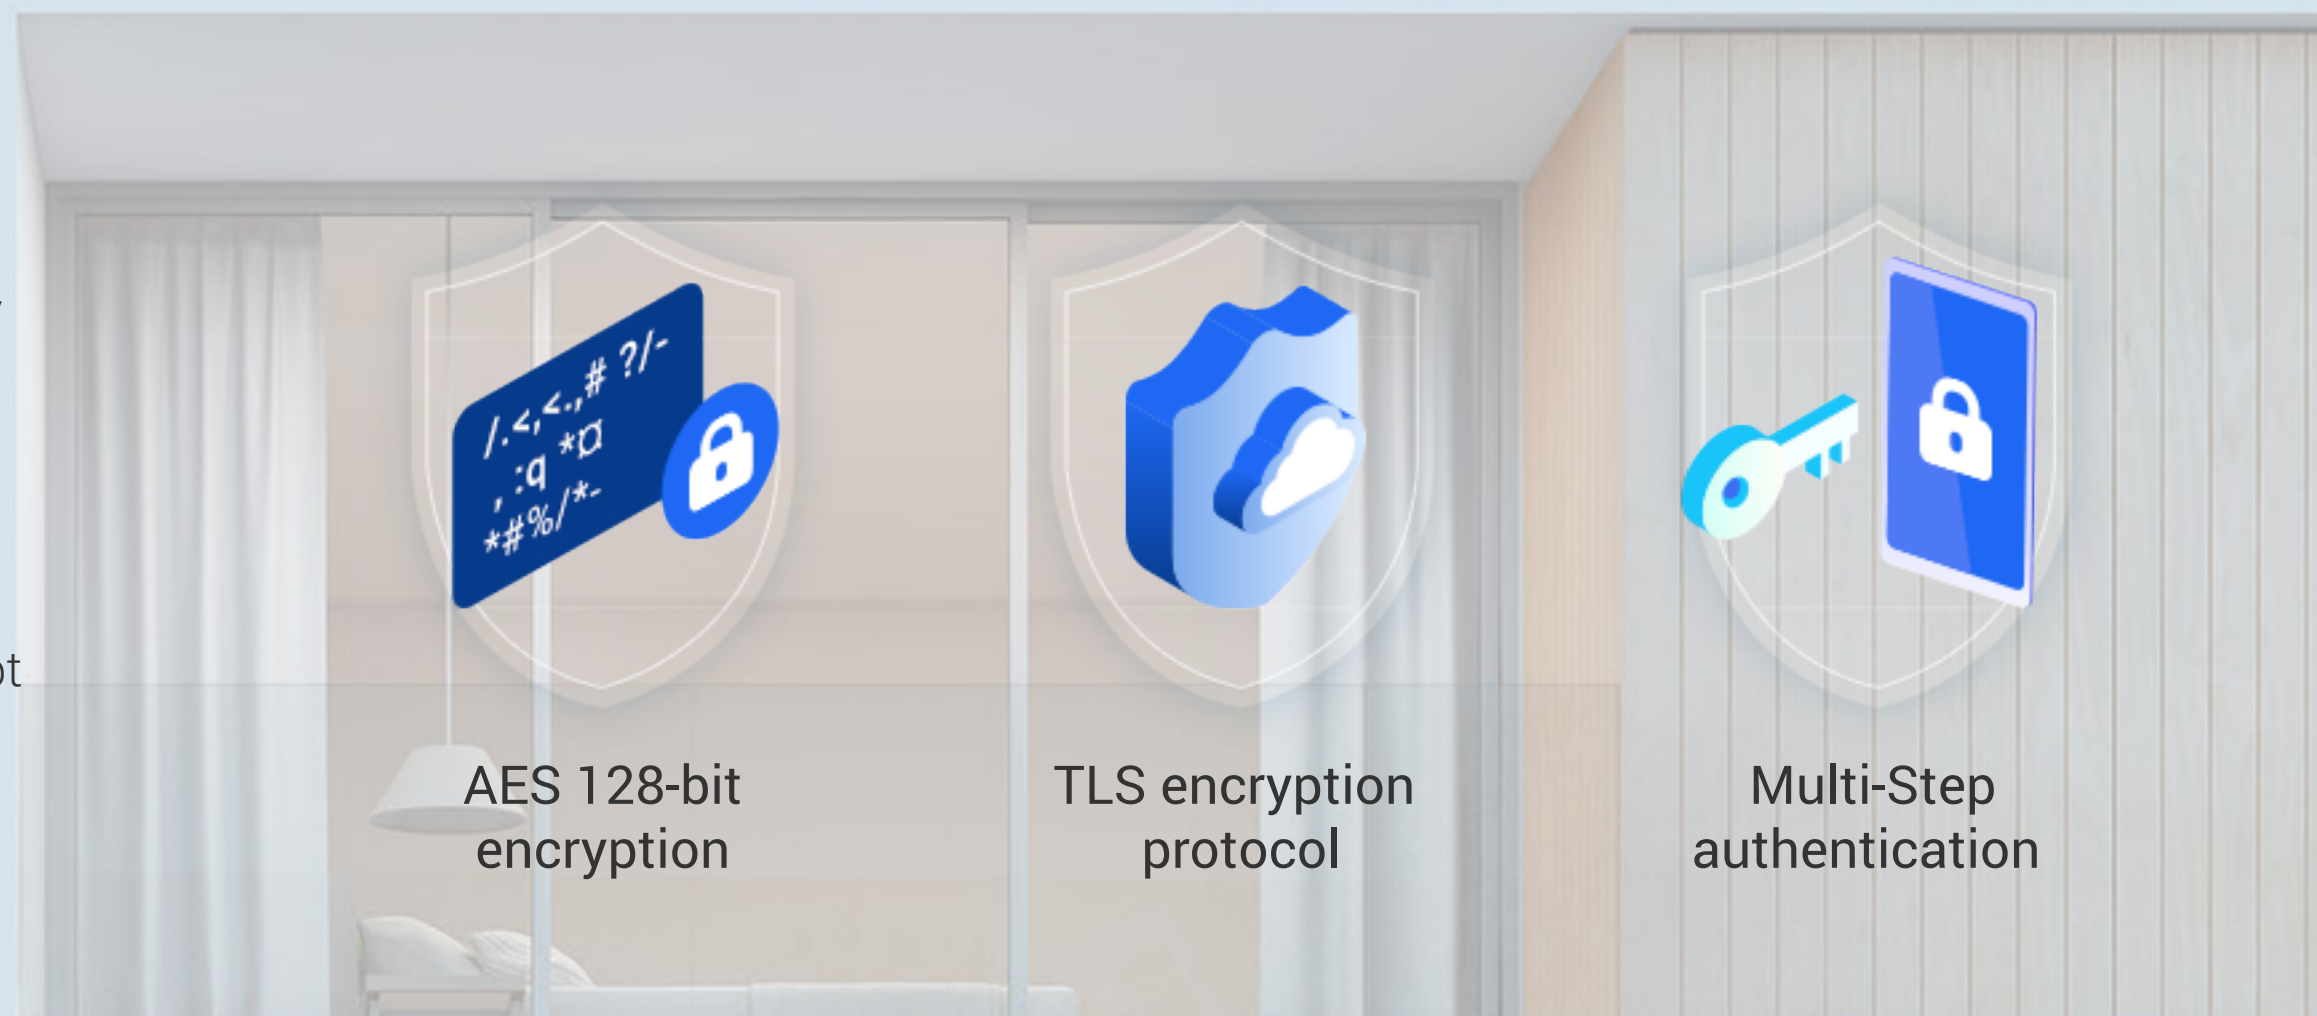

## Actively guards your home

---

The camera features the active defense function to provide an extra layer of protection. Upon detection of intruders, the camera will set off a loud siren and flash two spotlights<sup>2</sup> for on-site deterrence.

## Elegant and durable design

---

Say goodbye to the bulkiness. With its pleasant appearance, the C8W Pro 2K can fit in any household perfectly. It's also weatherproof to deliver long-standing performance, even in tough weather conditions.

## It saves money on storage and bandwidth

The camera features the advanced H.265 video compression technology, achieving better video quality with only half the bandwidth and half the storage space required by the previous H.264 video compression standard<sup>3</sup>.

## We protect your data and privacy

Protecting your data and privacy is our highest priority. Data transmission between the camera and the EZVIZ Cloud is encrypted from end to end. Only you have the keys to decrypt your data.