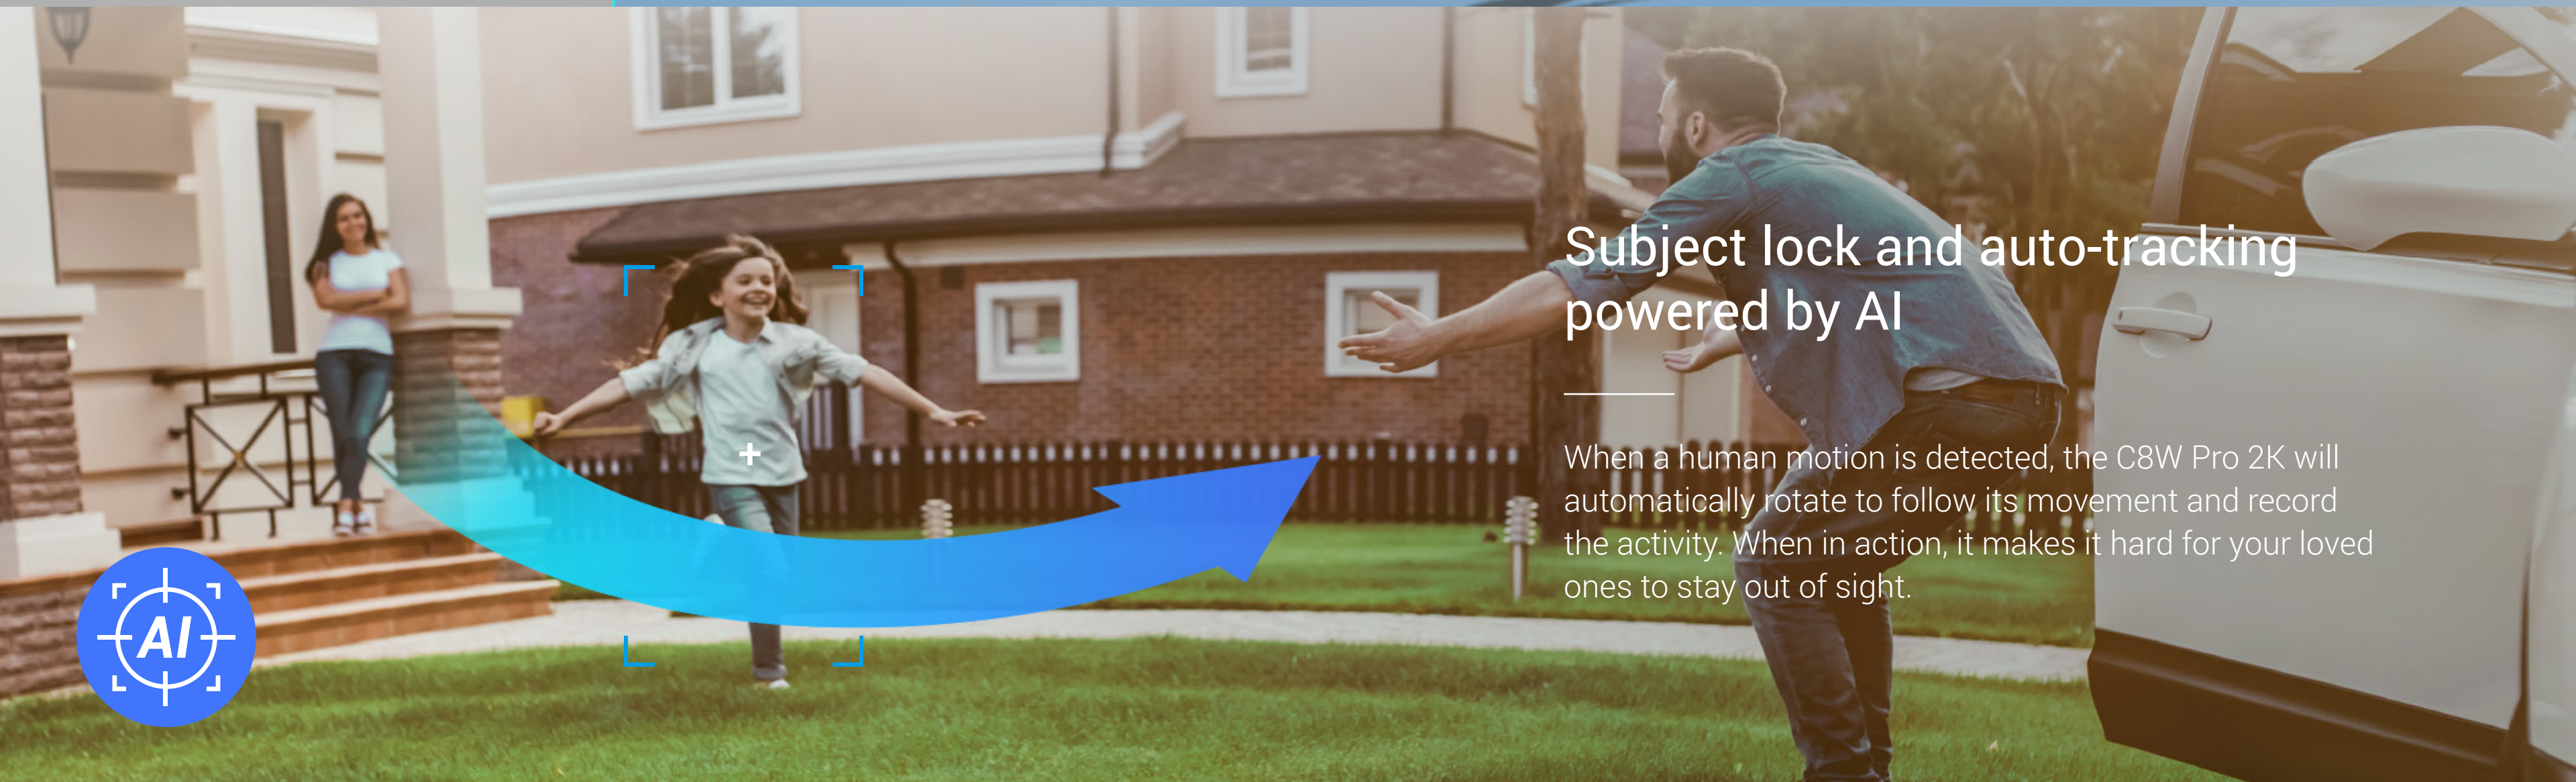

### 360-degree protection with built-in smarts

The C8W Pro 2K elevates the convenience provided by a smart security camera. Thanks to on-device AI, it is able to differentiate people and vehicles from other moving objects, and can automatically lock on and follow human movements to record important moments. Despite complex tracking capability, it provides easy control to auto-resume its pre-set viewing angle through one click. Use it to watch over your home entrance or backyard, for 24/7 all-round protection with 2K clarity.

# 360° vision in 2K, means no grey areas in protection

The camera's pan-and-tilt design and 2K resolution works in tandem to give you the complete picture with stunning details. Just one single C8W Pro will do the job of keeping an eye on your running dog in the garden or a delivery person heading to your front door.

# On-device AI for smarter detection

The camera's on-board AI algorithm helps it identify moving people and vehicles in particular. It reduces alerts caused by falling leaves or flying insects, and informs you when someone parks in your property area without permission.

## Subject lock and auto-tracking powered by AI

When a human motion is detected, the C8W Pro 2K will automatically rotate to follow its movement and record the activity. When in action, it makes it hard for your loved ones to stay out of sight.