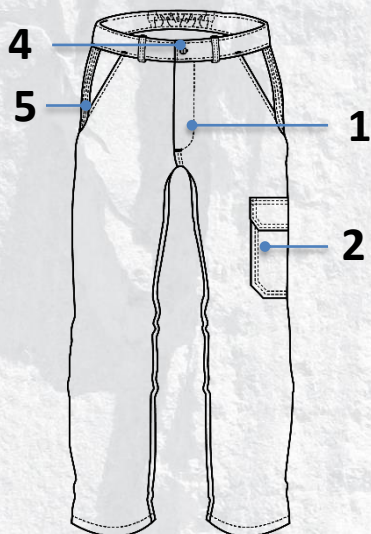

DESIGN & TECHNICITY

1. Fasteners

- Zipper fasteners

2. Pockets

- 2 front flat pockets
- 1 back flat pocket
- 1 tool pocket
- 1 side pocket, flat with scratch flap

3. Belt strap

- Waist belt strap loop

4. Waist

- Waist tightening with button
- Back elastic tightening