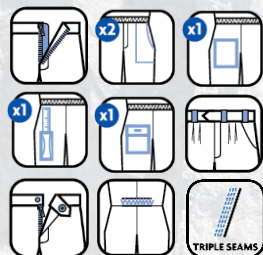

PRODUCT DESCRIPTION

INDUSTRY TROUSER

Material : 65% Polyester / 35% Cotton

245
g/m²

SIZE	S	M	L	XL	XXL	XXXL
ROYAL BLUE	8INTAS	8INTAM	8INTAL	8INTAXL	8INTAXXL	8INTAXXXL
GREY	8INTGS	8INTGM	8INTGL	8INTGXL	8INTGXXL	8INTGXXXL
NAVY	8INTNS	8INTNM	8INTNL	8INTNXL	8INTNXXL	8INTNXXXL

STANDARDS

This equipment is conformed to the norm

EN 13688:2013